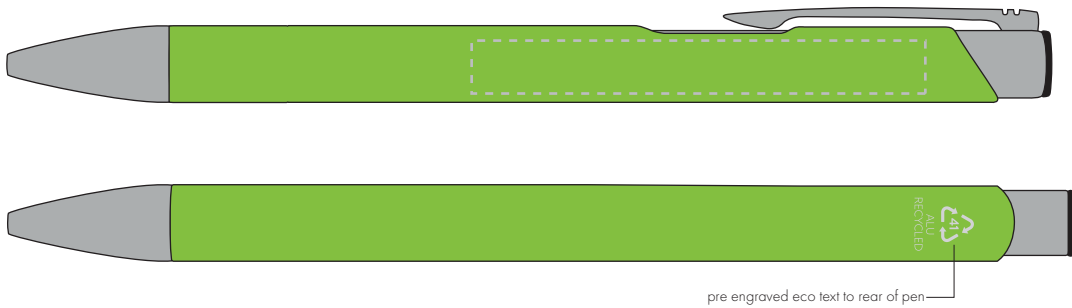

Your Ref:
Our Ref:

Quantity:
Version: 1

Product Code: TPC982001
Product Colour: LIGHT GREEN

PRINTING CONCERNS:

We stock this item in the following colours

PANTONE REFERENCE(S)

- Colour 1
- Colour 2
- Colour 3
- Colour 4

ARTWORK SCALE 100%

ARTWORK SCALE 100%
Side Print Area:
60mm x 7mm

pre engraved eco text to rear of pen

Product Image for visualisation
- colours may vary

The dashed line is to demonstrate print area and will not appear on your printed item